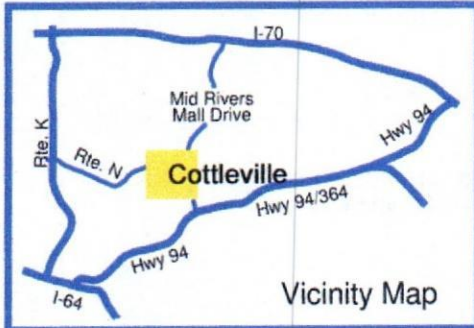

*OUR Location: 5535 East Main Street Cottleville, MO 63304 *

Cottleville St. Pat's Day Event Map

Parade Participant Staging

1 mile marker

NOTE: Weis Rd closed to traffic & pedestrians 11:30-1pm

--- Parade Route
— 7K Run Route

Parade BEGINS

Road Closed 7AM-4PM Weiss @ Hwy N

Vicinity Map

Previously American Electronics Building Shuttle Parking

End 7K run

Shuttle Drop-off & Pick-up Points

Road Closed 7AM-4PM Hwy N @ Campus Drive

Event Parking

Begin 7K run

4 mile marker

Parade ENDS

Road Closed 7AM-4PM Motherhead @ Gutermuth

Event Parking

3 mile marker

TIMES

SHUTTLE TIMES: